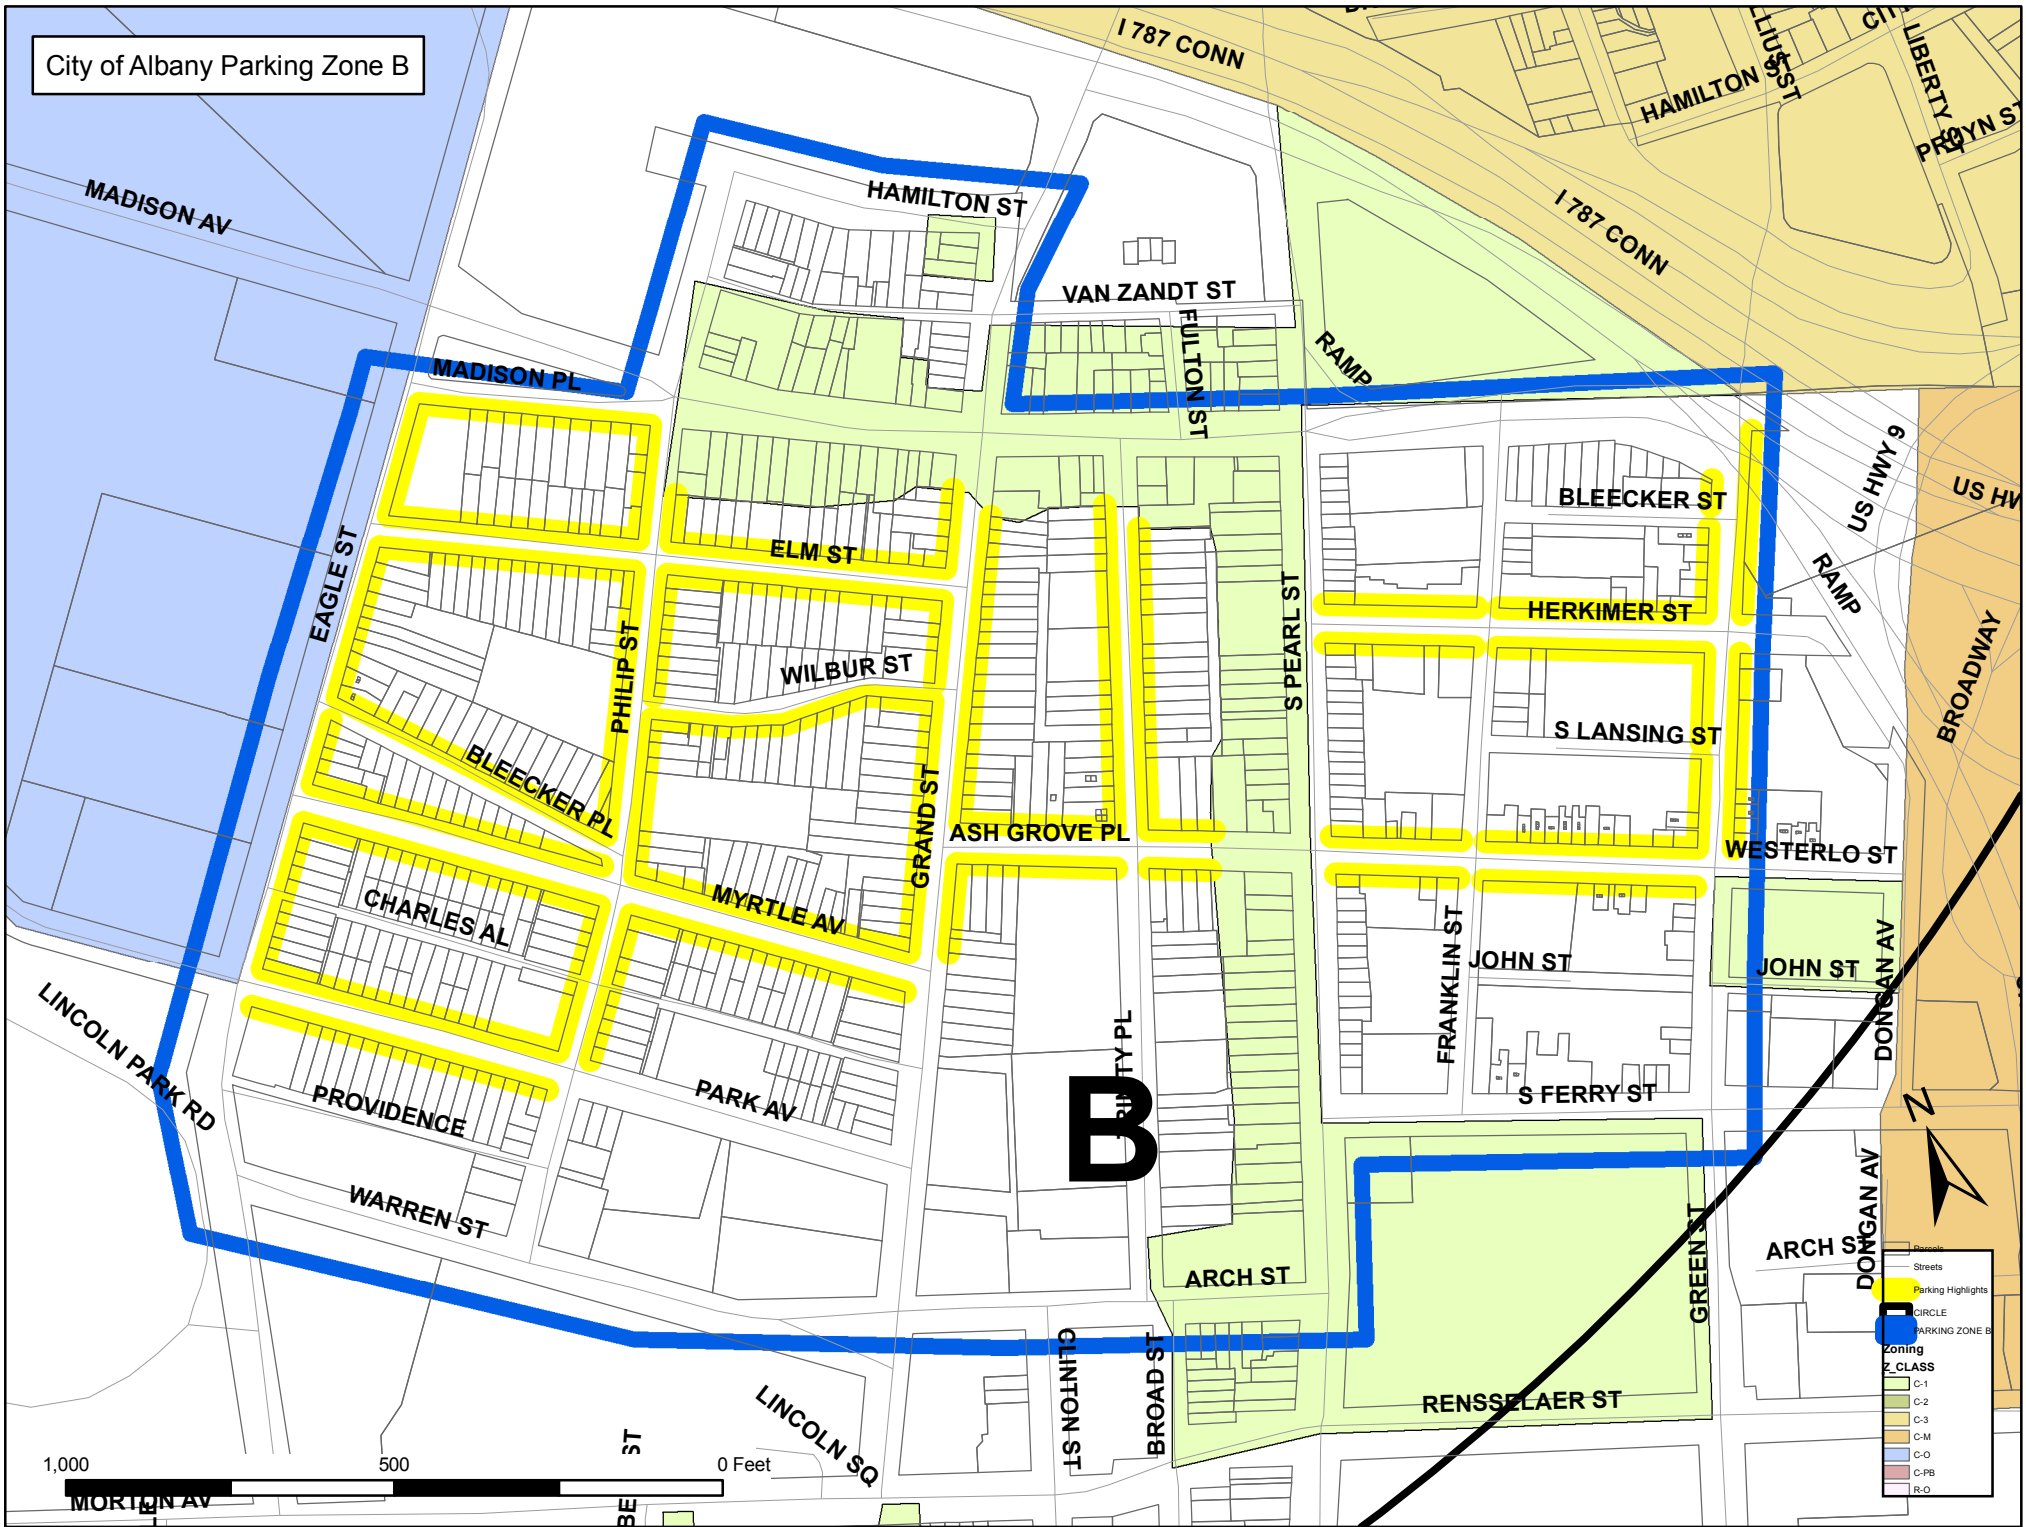

City of Albany Parking Zone B

Streets	Blue line
Parking Highlights	Yellow outline
Parking Zone B	Blue outline
Zoning	
C-1	Light Green
C-2	Medium Green
C-3	Dark Green
C-M	Light Blue
C-O	Medium Blue
C-PB	Dark Blue
R-O	Orange