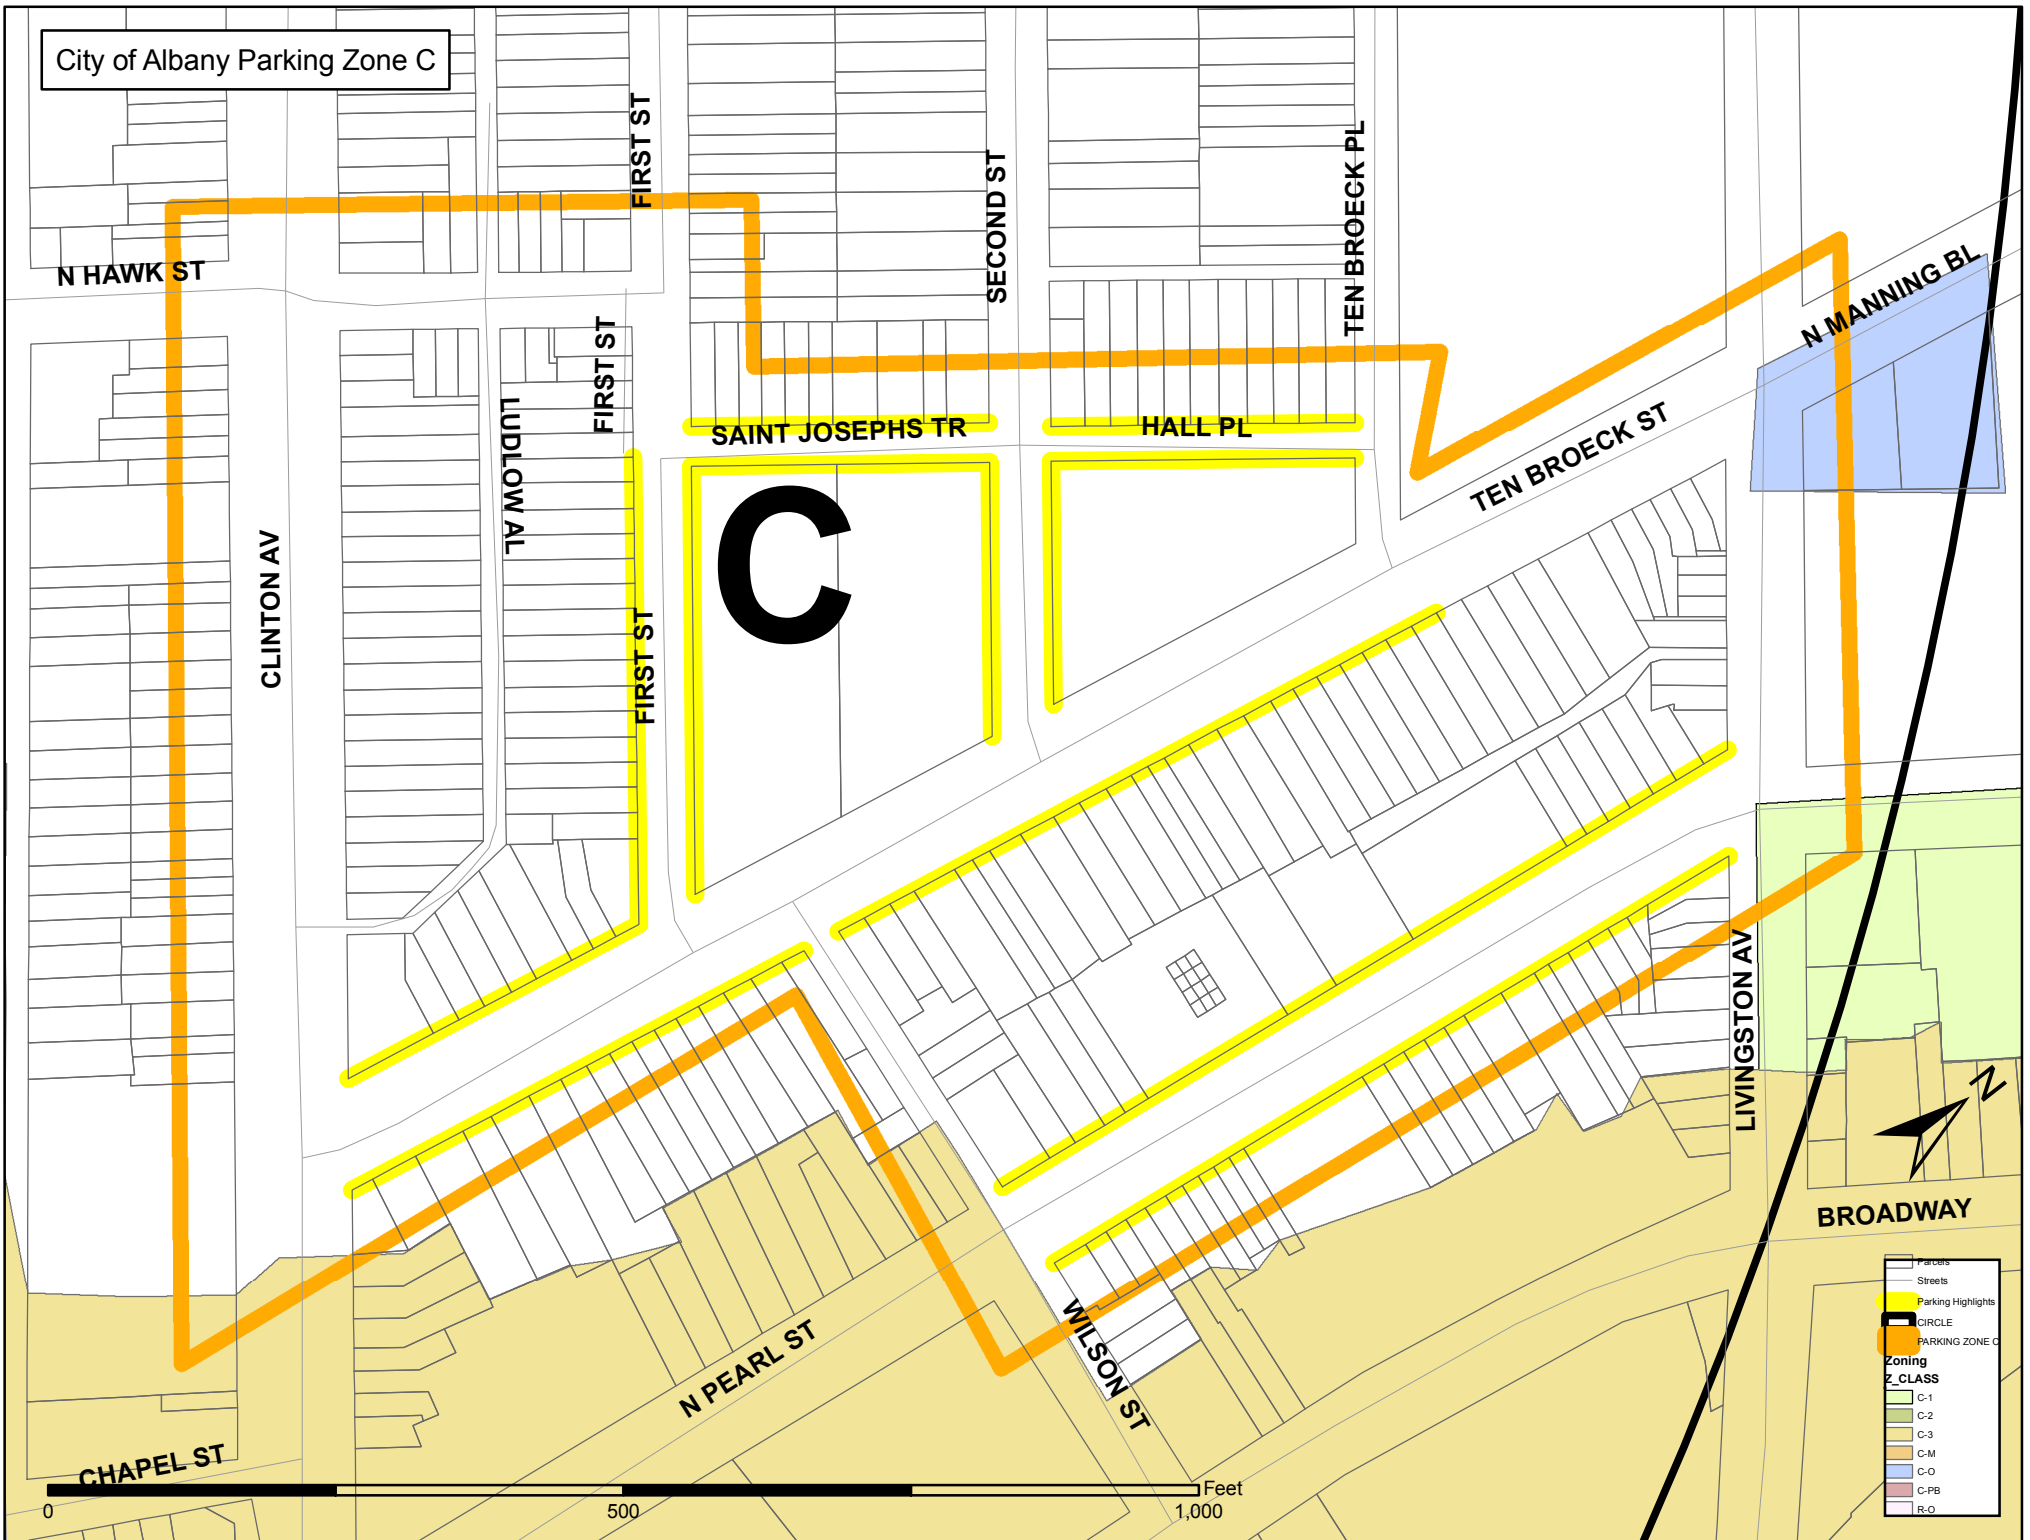

City of Albany Parking Zone C

N HAWK ST

FIRST ST

SECOND ST

TEN BROECK PL

N MANNING BL

CLINTON AV

LUDLOW AV

FIRST ST

SAINT JOSEPHS TR

HALL PL

TEN BROECK ST

FIRST ST

LIVINGSTON AV

N PEARL ST

WILSON ST

BROADWAY

CHAPEL ST

0 500 1,000 Feet

	Parcels
	Streets
	Parking Highlights
	CIRCLE
	PARKING ZONE C
Zoning	
	C-1
	C-2
	C-3
	C-M
	C-O
	C-PB
	R-O