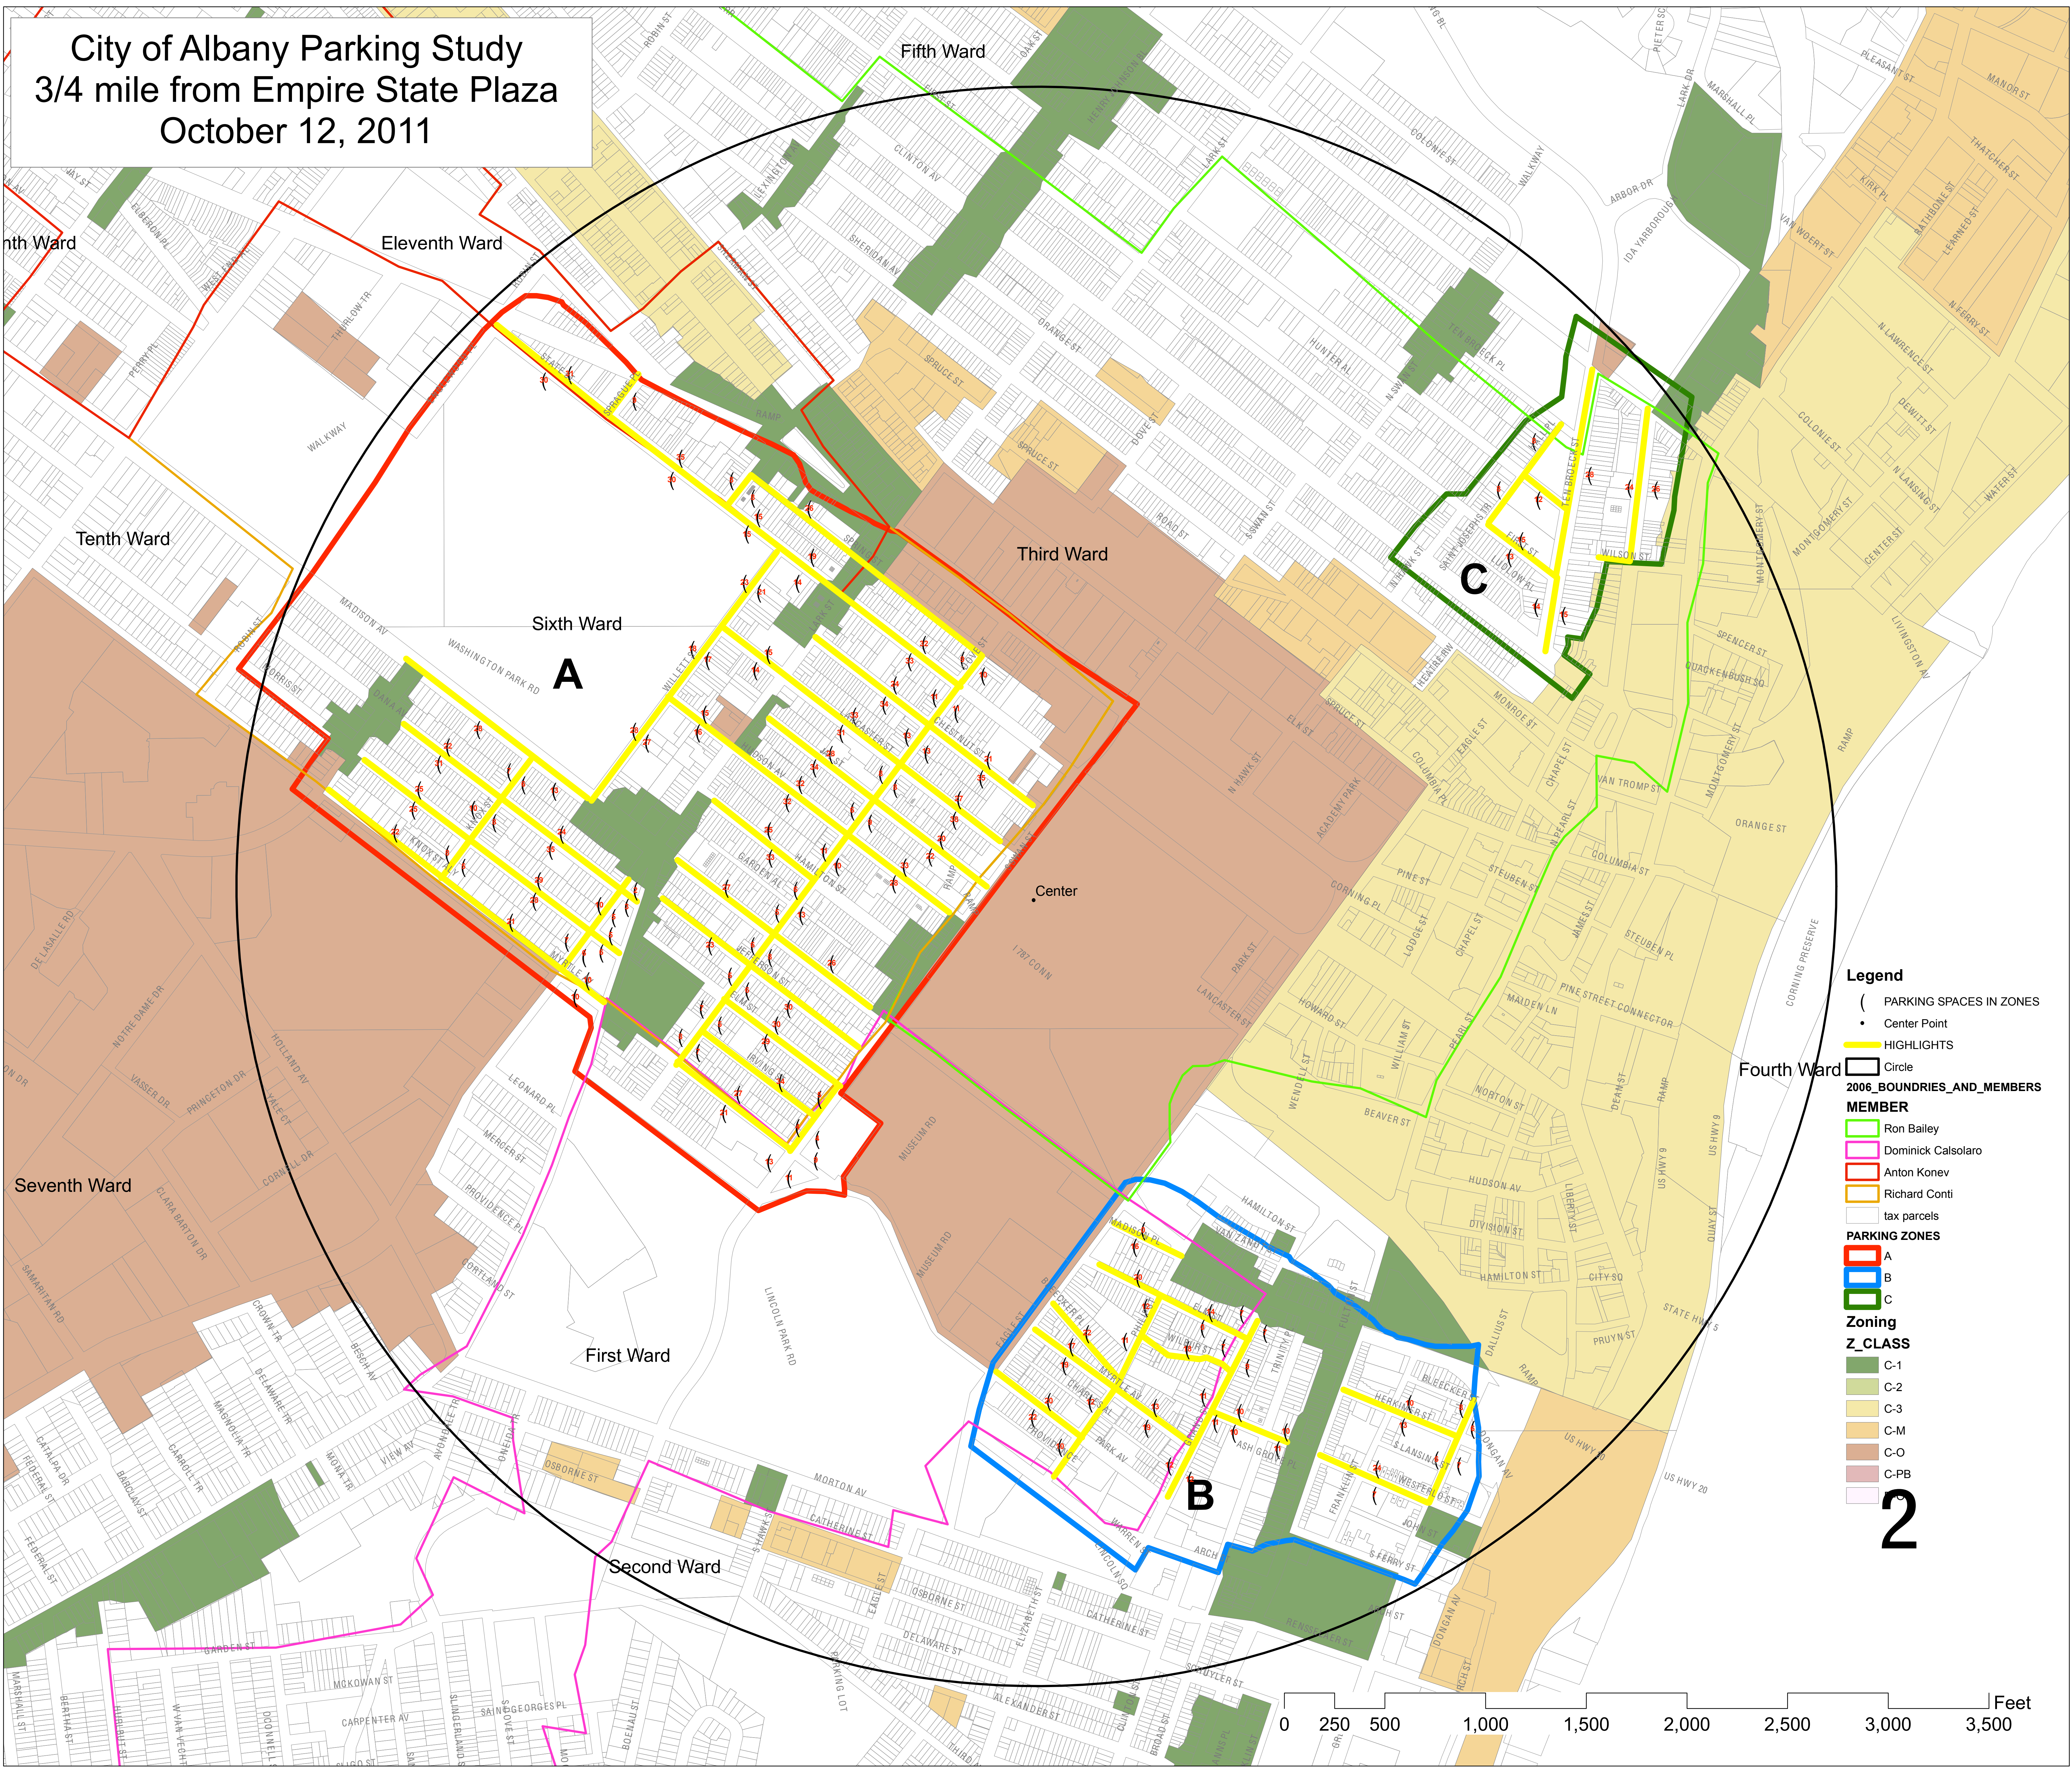

City of Albany Parking Study
 3/4 mile from Empire State Plaza
 October 12, 2011

Legend

- () PARKING SPACES IN ZONES
- Center Point
- HIGHLIGHTS
- Circle

2006_BOUNDARIES_AND_MEMBERS

MEMBER

- Ron Bailey
- Dominick Calsolaro
- Anton Konev
- Richard Conti
- tax parcels

PARKING ZONES

- A
- B
- C

Zoning

Z_CLASS

- C-1
- C-2
- C-3
- C-M
- C-O
- C-PB

2

City of Albany Parking Study
 Zone A
 October 12, 2011

Eleventh Ward

Sixth Ward

Tenth Ward

Seventh Ward

Third Ward

Center

First Ward

A

Legend

- () PARKING SPACES IN ZONES
- Center Point
- HIGHLIGHTS
- Circle
- 2006_BOUNDARIES_AND_MEMBERS
- MEMBER
 - Ron Bailey
 - Dominick Calsolaro
 - Anton Konev
 - Richard Conti
- tax parcels
- PARKING ZONES
 - A
 - B
 - C
- Zoning
 - Z_CLASS
 - C-1
 - C-2
 - C-3
 - C-M
 - C-O
 - C-PB
 - R-O