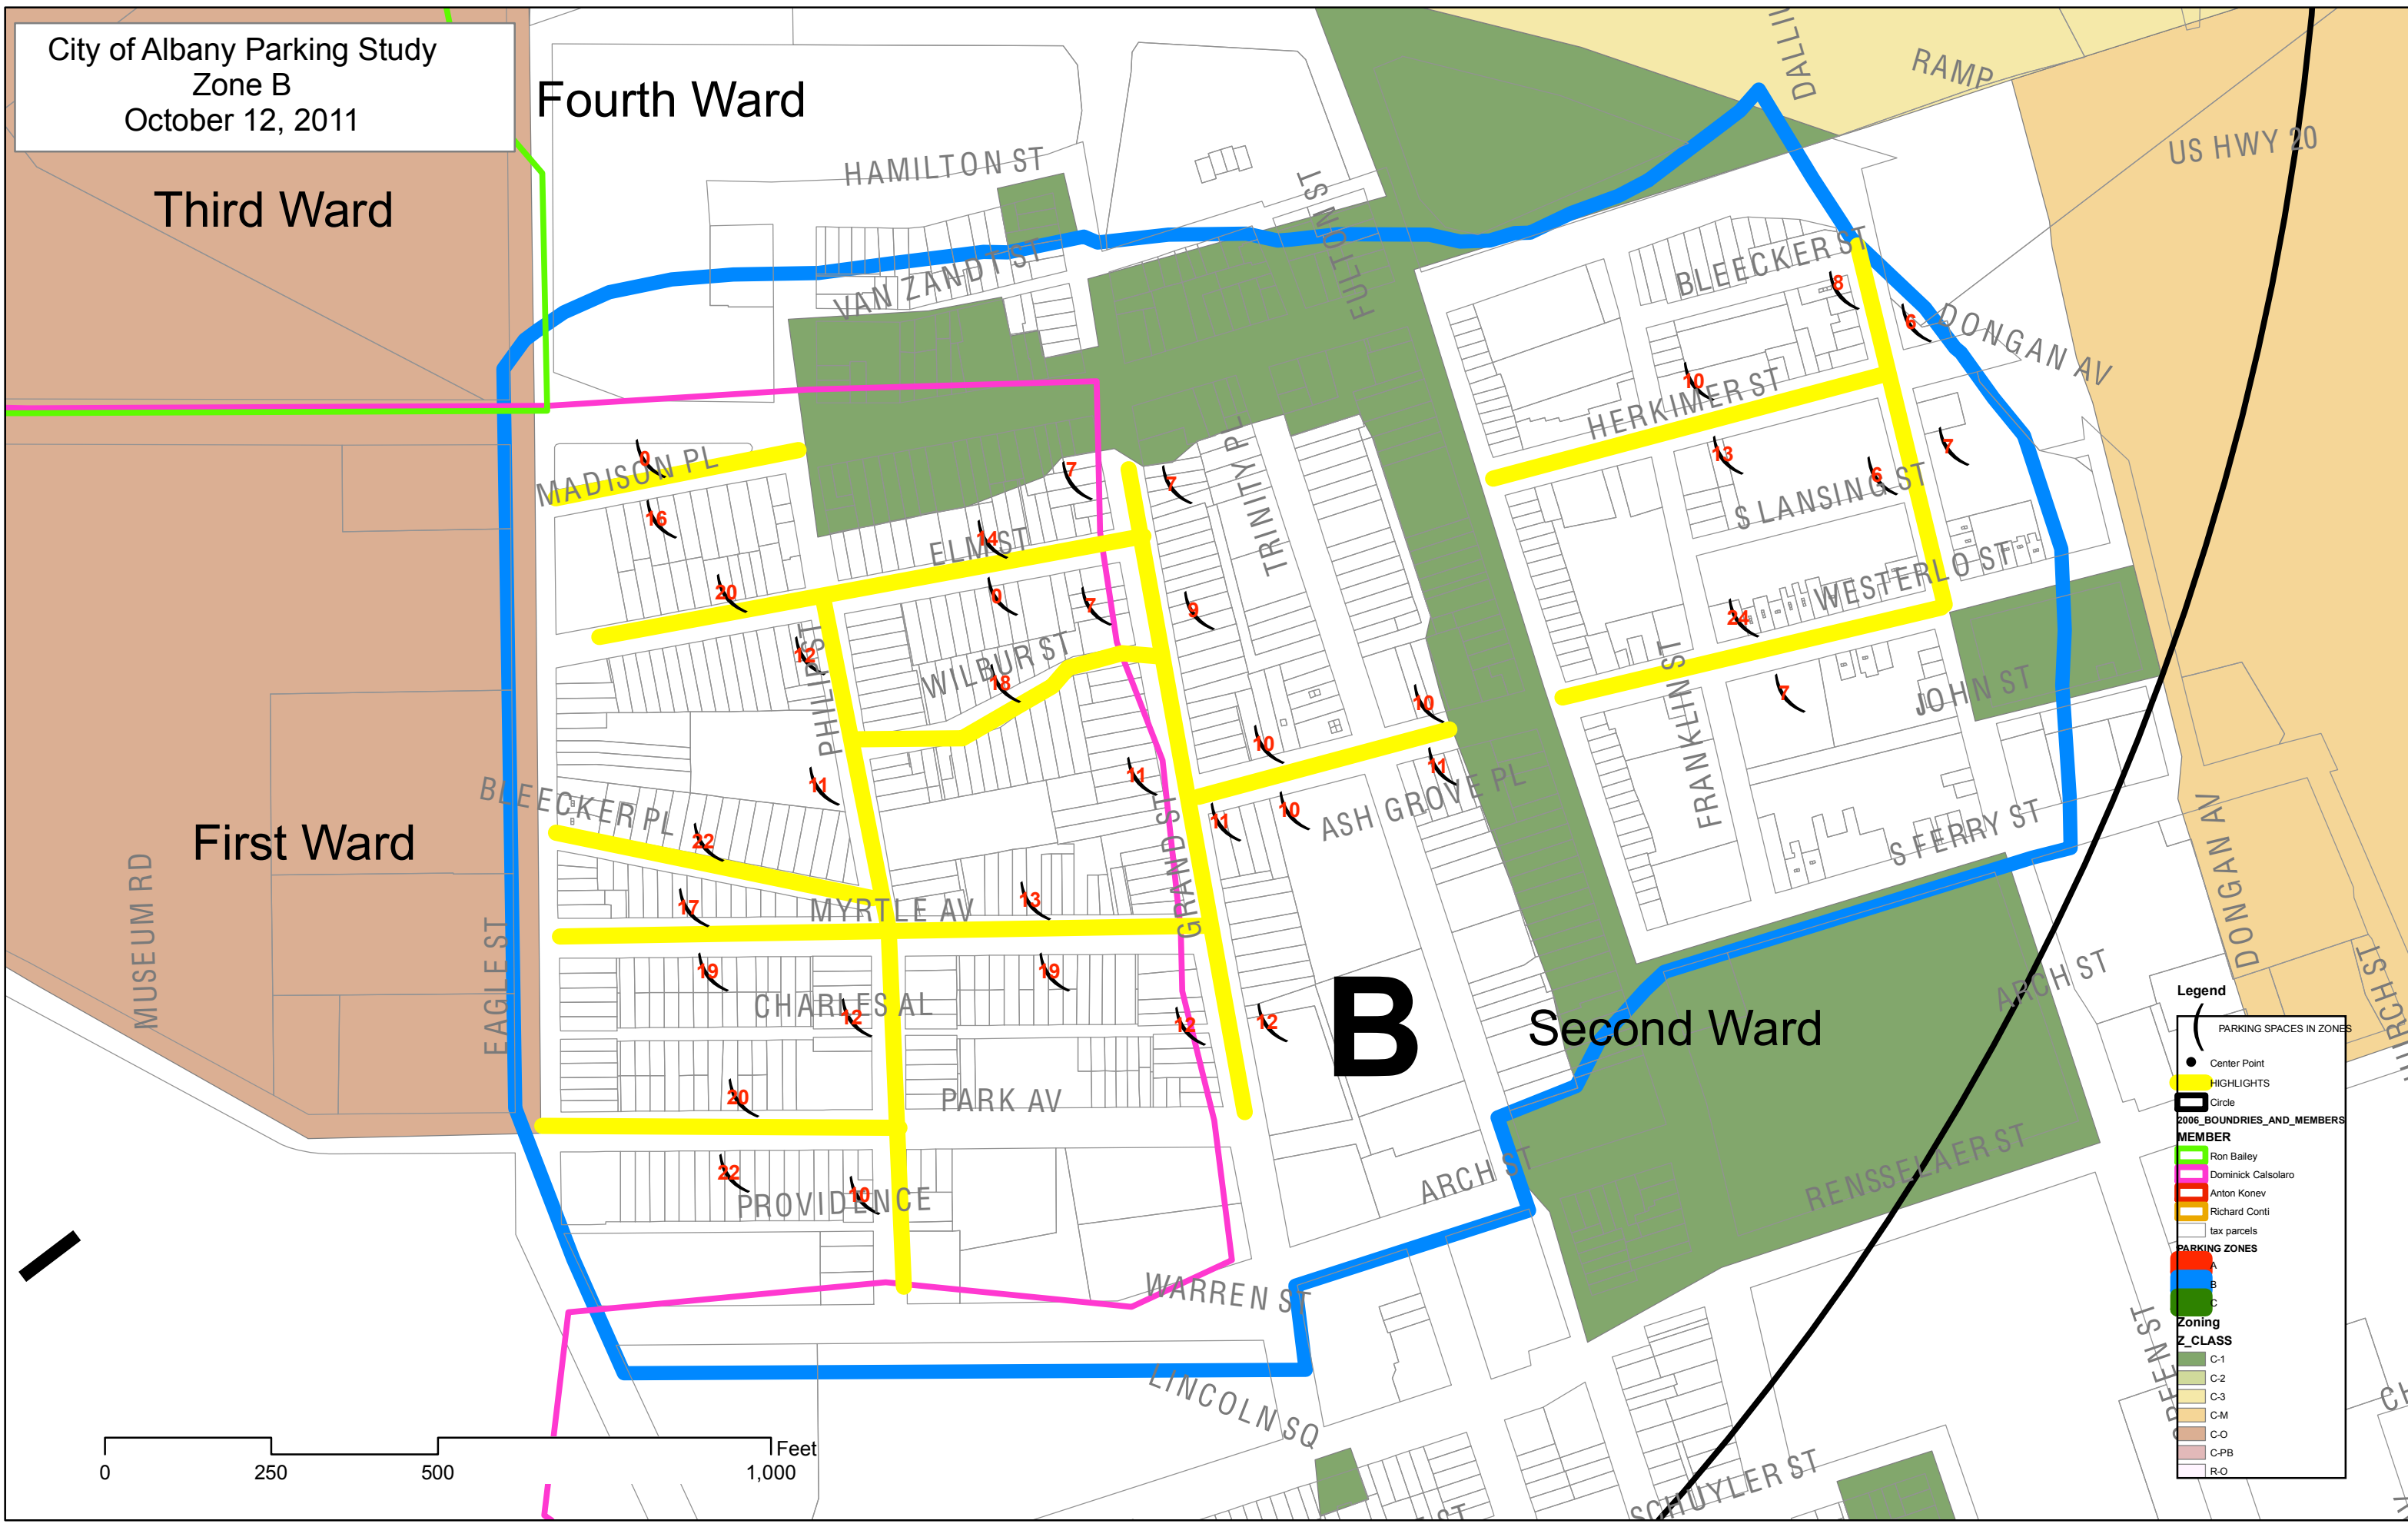

Sixth Ward

Tenth Ward

Seventh Ward

Third Ward

Center

First Ward

A

Legend

- () PARKING SPACES IN ZONES
- Center Point
- HIGHLIGHTS
- Circle
- 2006_BOUNDARIES_AND_MEMBERS
- MEMBER
 - Ron Bailey
 - Dominick Calsolaro
 - Anton Konev
 - Richard Conti
- tax parcels
- PARKING ZONES
 - A
 - B
 - C
- Zoning
 - Z_CLASS
 - C-1
 - C-2
 - C-3
 - C-M
 - C-O
 - C-PB
 - R-O

City of Albany Parking Study
 Zone B
 October 12, 2011

Fourth Ward

Third Ward

First Ward

Second Ward

B

Legend

- PARKING SPACES IN ZONES
 - Center Point
 - HIGHLIGHTS
 - Circle
- 2006_BOUNDRIES_AND_MEMBERS
 - MEMBER
 - Ron Bailey
 - Dominick Calsolaro
 - Anton Konev
 - Richard Conti
 - tax parcels
- PARKING ZONES
 - A
 - B
 - C
- Zoning
 - Z_CLASS
 - C-1
 - C-2
 - C-3
 - C-M
 - C-O
 - C-PB
 - R-O