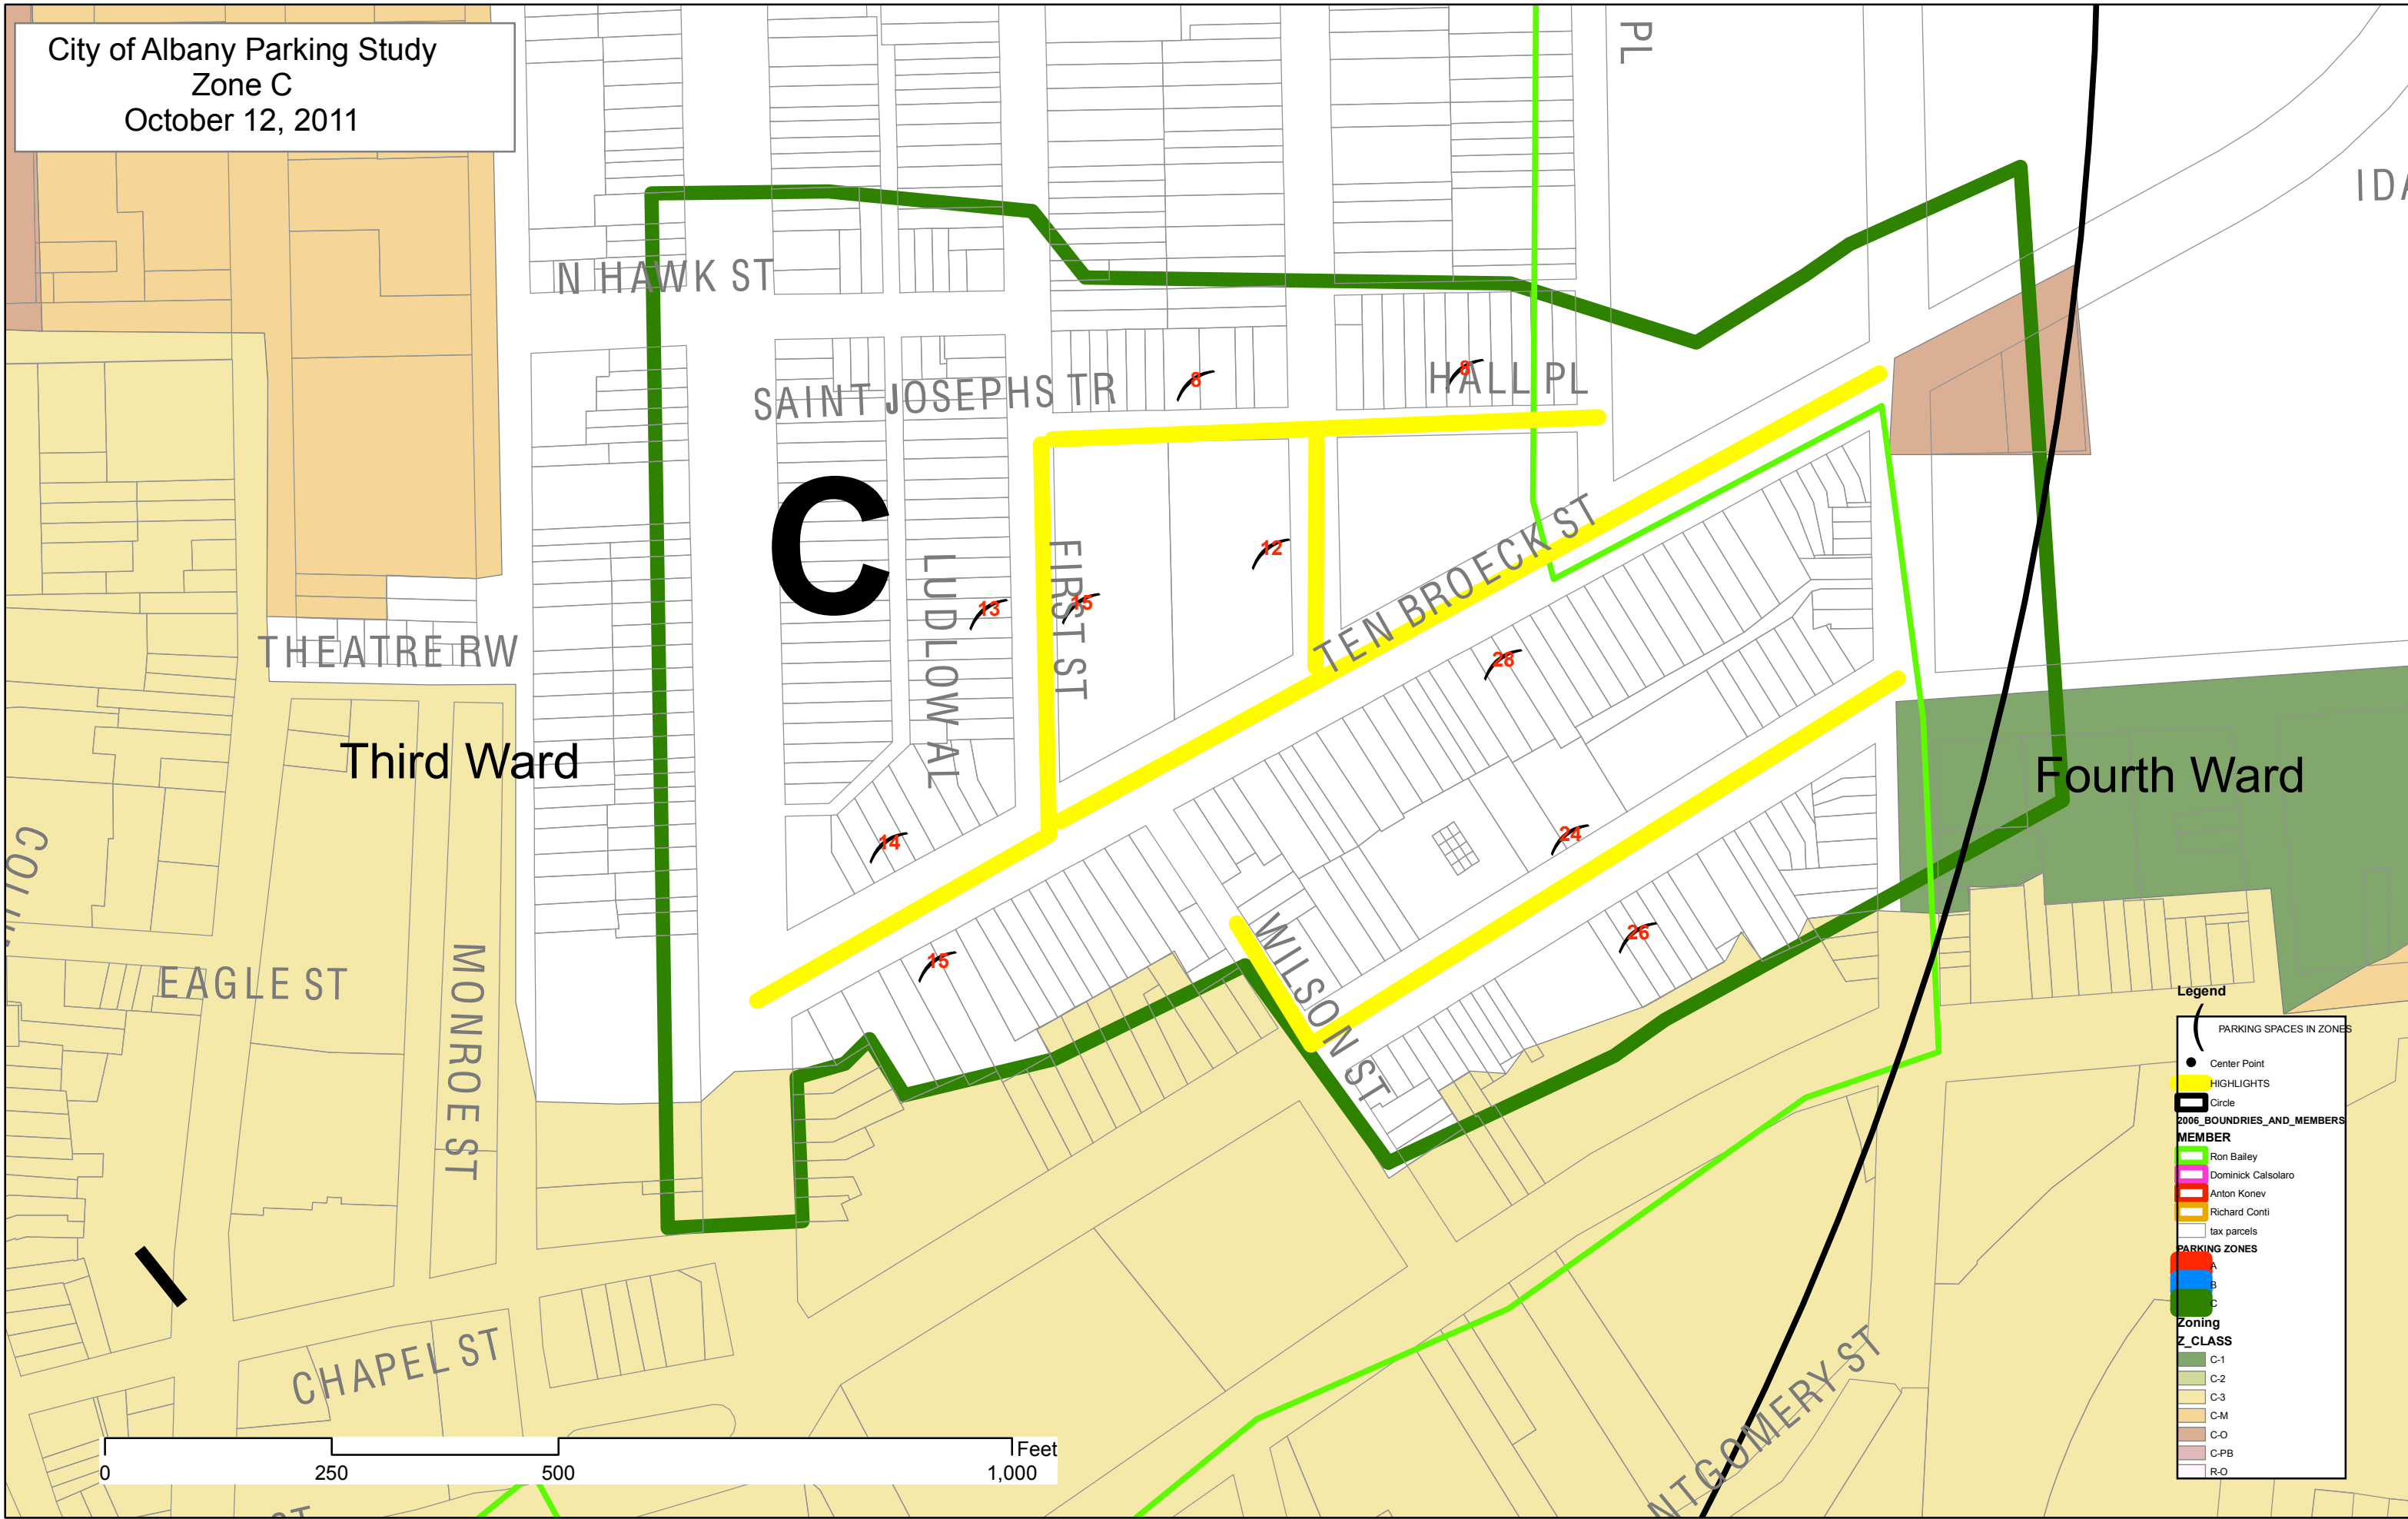

City of Albany Parking Study
Zone C
October 12, 2011

Legend

- PARKING SPACES IN ZONES
  - Center Point
  - HIGHLIGHTS
- 2006_BOUNDRIES_AND_MEMBERS
  - MEMBER
    - Ron Bailey
    - Dominick Calsolaro
    - Anton Konev
    - Richard Conti
  - tax parcels
- PARKING ZONES
  - A
  - B
  - C
- Zoning
  - Z_CLASS
    - C-1
    - C-2
    - C-3
    - C-M
    - C-O
    - C-PB
    - R-O